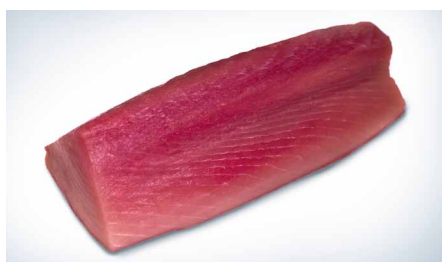

CONTROLLED QUALITY FROM BAIT TO PLATE

YELLOWFIN TUNA LOINS (Thunnus albacares)

Description	Skinless, vacuum packed, optional: wrapped in cloth
Size	1 – 2 kg / 2 – 4 kg
Origin	Maldives (FAO 51) / Philippines (FAO 71)
Catch	Wild catch
Fishing gear	Hooks and longlines
Packing	10 / 15 / 25 kg styrofoam box

YELLOWFIN TUNA CENTERCUT (Thunnus albacares)

Description	Skinless, vacuum packed, optional: wrapped in cloth
Size	1 – 2 kg / 2 – 4 kg
Origin	Maldives (FAO 51) / Philippines (FAO 71)
Catch	Wild catch
Fishing gear	Hooks and longlines
Packing	10 / 15 / 25 kg styrofoam box

YELLOWFIN SASHIMI TUNA LOINS (Thunnus albacares)

Description	Skinless, vacuum packed, optional: wrapped in cloth
Size	1 – 2 kg / 2 – 4 kg
Origin	Maldives (FAO 51) / Philippines (FAO 71)
Catch	Wild catch
Fishing gear	Hooks and longlines
Packing	10 / 15 / 25 kg styrofoam box

YELLOWFIN SASHIMI TUNA CENTERCUT (Thunnus albacares)

Description	Skinless, vacuum packed, optional: wrapped in cloth
Size	1 – 2kg / 2 – 4 kg
Origin	Maldives (FAO 51) / Philippines (FAO 71)
Catch	Wild catch
Fishing gear	Hooks and longlines
Packing	10 / 15 / 25 kg styrofoam box